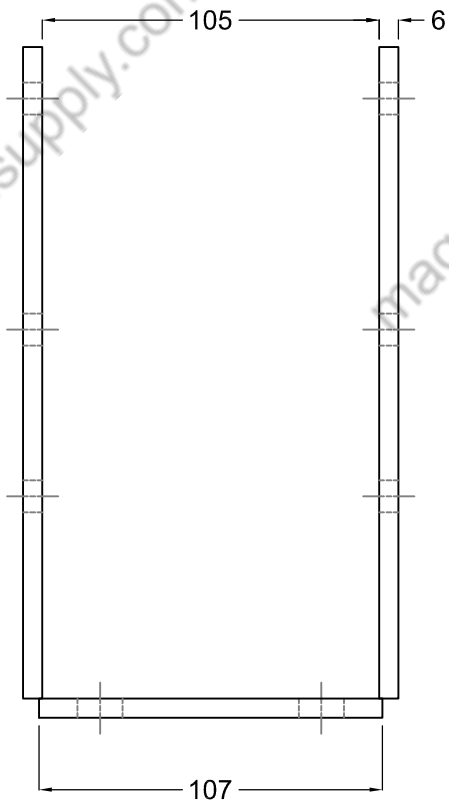

TOP VIEW

FRONT VIEW

SIDE VIEW

ITEM CODE: MSF113		MAGMA INDUSTRIAL SUPPLY LTD		
NAME: FENCE BASE BRACKET NARROW 3.5"		BC, CANADA		
DATE: 15/10/2018	DRN BY: R.K.	CHECKED BY:	APPROVED BY:	
ALL DIMENSION IN MM	REV. NO. 00	SCALE 1:1		

TOP VIEW

FRONT VIEW

SIDE VIEW

ITEM CODE: MSF114		MAGMA INDUSTRIAL SUPPLY LTD		
NAME: FENCE BASE BRACKET NARROW 4"		BC, CANADA		
DATE: 20/11/2018	DRN BY: R.K.	CHECKED BY:	APPROVED BY:	
ALL DIMENSION IN MM	REV. NO. 00	SCALE 1:1		

TOP VIEW

FRONT VIEW

SIDE VIEW

ITEM CODE: MSF115		MAGMA INDUSTRIAL SUPPLY LTD		
NAME: FENCE BASE BRACKET NARROW 6"		BC, CANADA		
DATE: 24/12/2018	DRN BY: R.K.	CHECKED BY:	APPROVED BY:	
ALL DIMENSION IN MM	REV. NO. 00	SCALE 1:1		