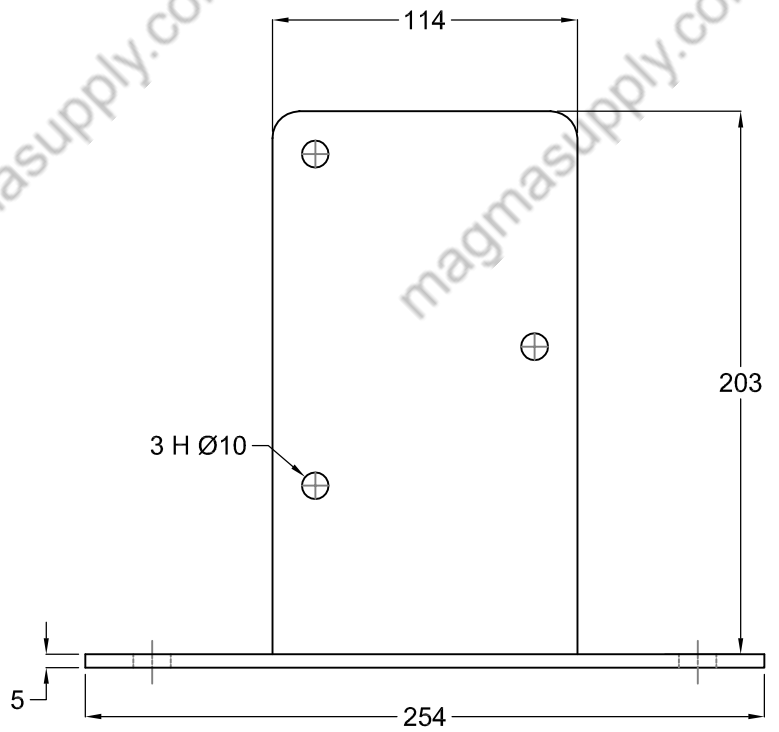

TOP VIEW

FRONT VIEW

SIDE VIEW

ITEM CODE: MSF113		MAGMA INDUSTRIAL SUPPLY LTD		
NAME: FENCE BASE BRACKET NARROW 3.5"		BC, CANADA		
DATE: 15/10/2018	DRN BY: R.K.	CHECKED BY:	APPROVED BY:	
ALL DIMENSION IN MM	REV. NO. 00	SCALE 1:1		

TOP VIEW

FRONT VIEW

SIDE VIEW

ITEM CODE: MSF114		MAGMA INDUSTRIAL SUPPLY LTD		
NAME: FENCE BASE BRACKET NARROW 4"		BC, CANADA		
DATE: 20/11/2018	DRN BY: R.K.	CHECKED BY:	APPROVED BY:	
ALL DIMENSION IN MM	REV. NO. 00	SCALE 1:1		

TOP VIEW

FRONT VIEW

SIDE VIEW

ITEM CODE: MSF115		MAGMA INDUSTRIAL SUPPLY LTD		
NAME: FENCE BASE BRACKET NARROW 6"		BC, CANADA		
DATE: 24/12/2018	DRN BY: R.K.	CHECKED BY:	APPROVED BY:	
ALL DIMENSION IN MM	REV. NO. 00	SCALE 1:1		