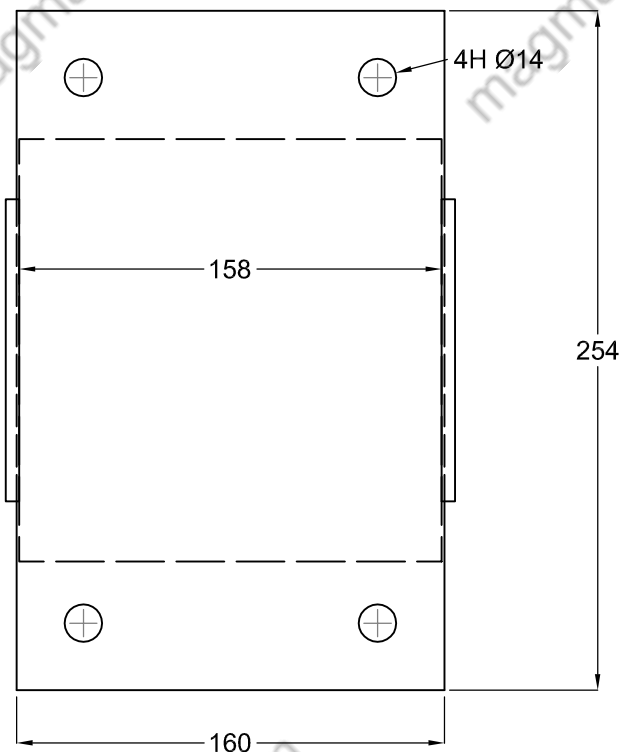

TOP VIEW

FRONT VIEW

SIDE VIEW

ITEM CODE: MSF113		MAGMA INDUSTRIAL SUPPLY LTD		
NAME: FENCE BASE BRACKET NARROW 3.5"		BC, CANADA		
DATE: 15/10/2018	DRN BY: R.K.	CHECKED BY:	APPROVED BY:	
ALL DIMENSION IN MM	REV. NO. 00	SCALE 1:1		

TOP VIEW

FRONT VIEW

SIDE VIEW

ITEM CODE: MSF114		MAGMA INDUSTRIAL SUPPLY LTD		
NAME: FENCE BASE BRACKET NARROW 4"		BC, CANADA		
DATE: 20/11/2018	DRN BY: R.K.	CHECKED BY:	APPROVED BY:	
ALL DIMENSION IN MM	REV. NO. 00	SCALE 1:1		

TOP VIEW

FRONT VIEW

SIDE VIEW

ITEM CODE: MSF115		MAGMA INDUSTRIAL SUPPLY LTD		
NAME: FENCE BASE BRACKET NARROW 6"		BC, CANADA		
DATE: 24/12/2018	DRN BY: R.K.	CHECKED BY:	APPROVED BY:	
ALL DIMENSION IN MM	REV. NO. 00	SCALE 1:1		