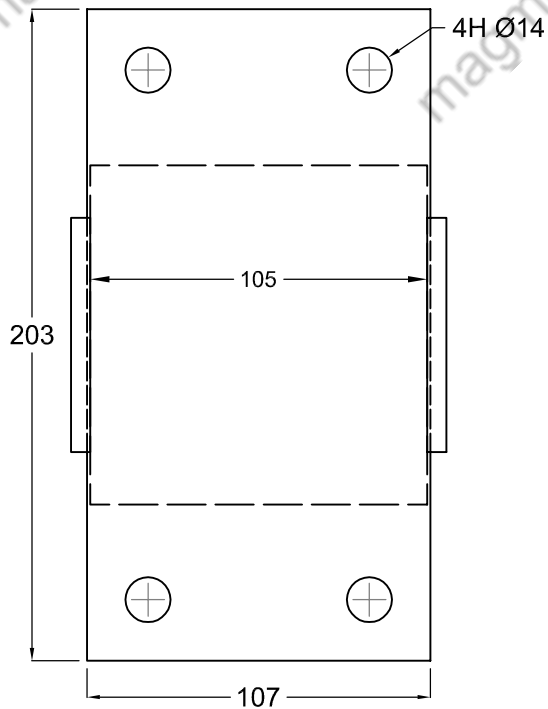

TOP VIEW

FRONT VIEW

SIDE VIEW

ITEM CODE: MSF113		MAGMA INDUSTRIAL SUPPLY LTD		
NAME: FENCE BASE BRACKET NARROW 3.5"		BC, CANADA		
DATE: 15/10/2018	DRN BY: R.K.	CHECKED BY:	APPROVED BY:	
ALL DIMENSION IN MM	REV. NO. 00	SCALE 1:1		

TOP VIEW

FRONT VIEW

SIDE VIEW

ITEM CODE: MSF114		MAGMA INDUSTRIAL SUPPLY LTD		
NAME: FENCE BASE BRACKET NARROW 4"		BC, CANADA		
DATE: 20/11/2018	DRN BY: R.K.	CHECKED BY:	APPROVED BY:	
ALL DIMENSION IN MM	REV. NO. 00	SCALE 1:1		

TOP VIEW

FRONT VIEW

SIDE VIEW

ITEM CODE: MSF115		MAGMA INDUSTRIAL SUPPLY LTD		
NAME: FENCE BASE BRACKET NARROW 6"		BC, CANADA		
DATE: 24/12/2018	DRN BY: R.K.	CHECKED BY:	APPROVED BY:	
ALL DIMENSION IN MM	REV. NO. 00	SCALE 1:1		