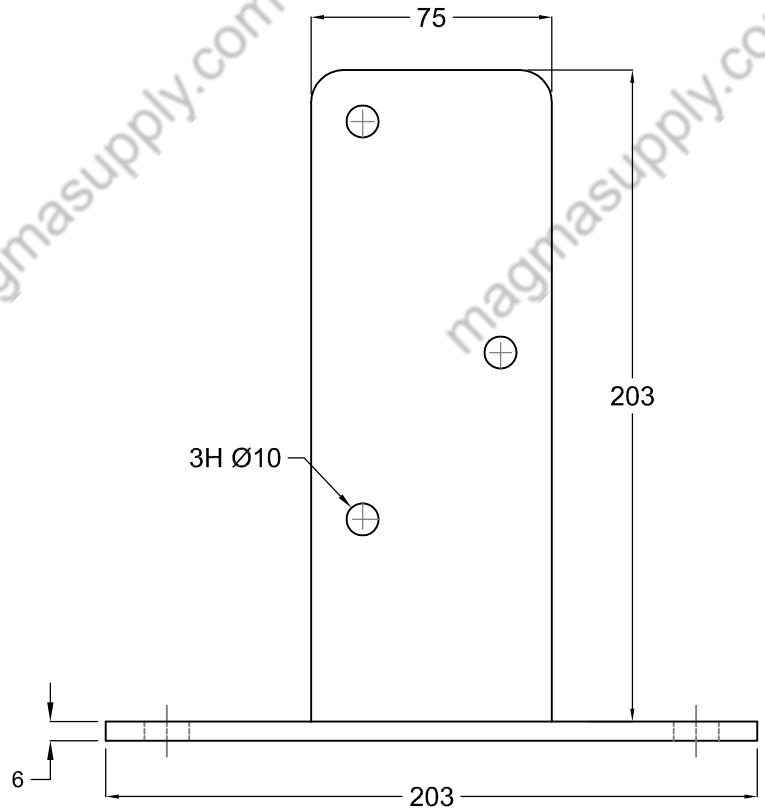

TOP VIEW

FRONT VIEW

SIDE VIEW

ITEM CODE: MSF113		MAGMA INDUSTRIAL SUPPLY LTD		
NAME: FENCE BASE BRACKET NARROW 3.5"		BC, CANADA		
DATE: 15/10/2018	DRN BY: R.K.	CHECKED BY:	APPROVED BY:	
ALL DIMENSION IN MM	REV. NO. 00	SCALE 1:1		

TOP VIEW

FRONT VIEW

SIDE VIEW

ITEM CODE: MSF114		MAGMA INDUSTRIAL SUPPLY LTD		
NAME: FENCE BASE BRACKET NARROW 4"		BC, CANADA		
DATE: 20/11/2018	DRN BY: R.K.	CHECKED BY:	APPROVED BY:	
ALL DIMENSION IN MM	REV. NO. 00	SCALE 1:1		

TOP VIEW

FRONT VIEW

SIDE VIEW

ITEM CODE: MSF115		MAGMA INDUSTRIAL SUPPLY LTD		
NAME: FENCE BASE BRACKET NARROW 6"		BC, CANADA		
DATE: 24/12/2018	DRN BY: R.K.	CHECKED BY:	APPROVED BY:	
ALL DIMENSION IN MM	REV. NO. 00	SCALE 1:1		