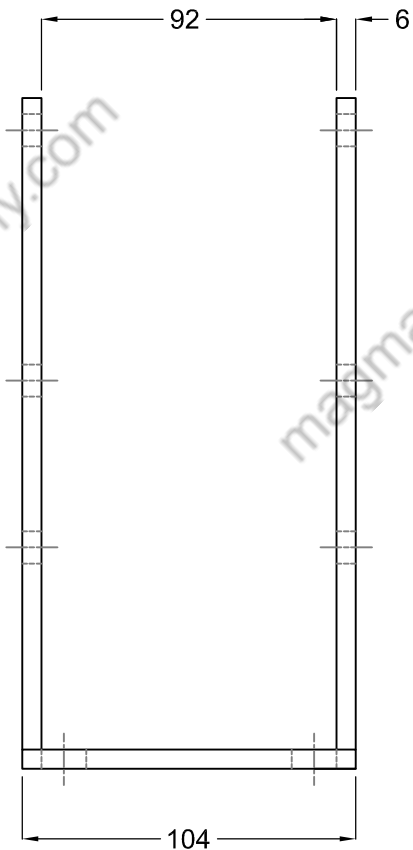

TOP VIEW

FRONT VIEW

SIDE VIEW

ITEM CODE: MSF113		MAGMA INDUSTRIAL SUPPLY LTD		
NAME: FENCE BASE BRACKET NARROW 3.5"		BC, CANADA		
DATE: 15/10/2018	DRN BY: R.K.	CHECKED BY:	APPROVED BY:	
ALL DIMENSION IN MM	REV. NO. 00	SCALE 1:1		

TOP VIEW

FRONT VIEW

SIDE VIEW

ITEM CODE: MSF114		MAGMA INDUSTRIAL SUPPLY LTD		
NAME: FENCE BASE BRACKET NARROW 4"		BC, CANADA		
DATE: 20/11/2018	DRN BY: R.K.	CHECKED BY:	APPROVED BY:	
ALL DIMENSION IN MM	REV. NO. 00	SCALE 1:1		

TOP VIEW

FRONT VIEW

SIDE VIEW

ITEM CODE: MSF115		MAGMA INDUSTRIAL SUPPLY LTD		
NAME: FENCE BASE BRACKET NARROW 6"		BC, CANADA		
DATE: 24/12/2018	DRN BY: R.K.	CHECKED BY:	APPROVED BY:	
ALL DIMENSION IN MM	REV. NO. 00	SCALE 1:1		