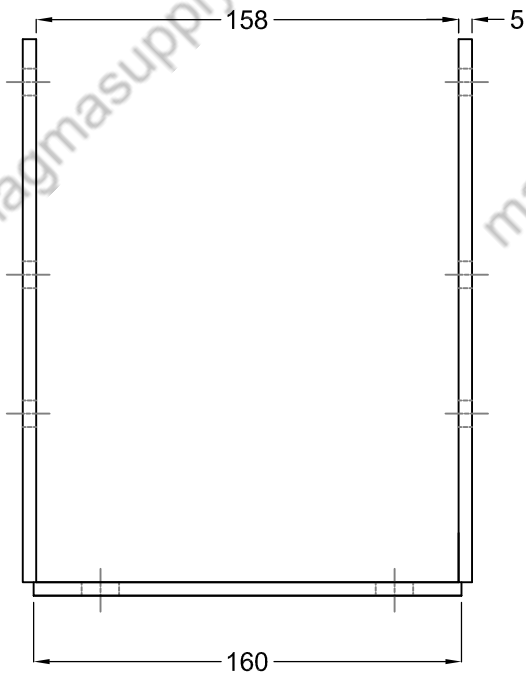

TOP VIEW

FRONT VIEW

SIDE VIEW

ITEM CODE: MSF113		MAGMA INDUSTRIAL SUPPLY LTD		
NAME: FENCE BASE BRACKET NARROW 3.5"		BC, CANADA		
DATE: 15/10/2018	DRN BY: R.K.	CHECKED BY:	APPROVED BY:	
ALL DIMENSION IN MM	REV. NO. 00	SCALE 1:1		

TOP VIEW

FRONT VIEW

SIDE VIEW

ITEM CODE: MSF114		MAGMA INDUSTRIAL SUPPLY LTD		
NAME: FENCE BASE BRACKET NARROW 4"		BC, CANADA		
DATE: 20/11/2018	DRN BY: R.K.	CHECKED BY:	APPROVED BY:	
ALL DIMENSION IN MM	REV. NO. 00	SCALE 1:1		

TOP VIEW

FRONT VIEW

SIDE VIEW

ITEM CODE: MSF115		MAGMA INDUSTRIAL SUPPLY LTD		
NAME: FENCE BASE BRACKET NARROW 6"		BC, CANADA		
DATE: 24/12/2018	DRN BY: R.K.	CHECKED BY:	APPROVED BY:	
ALL DIMENSION IN MM	REV. NO. 00	SCALE 1:1		