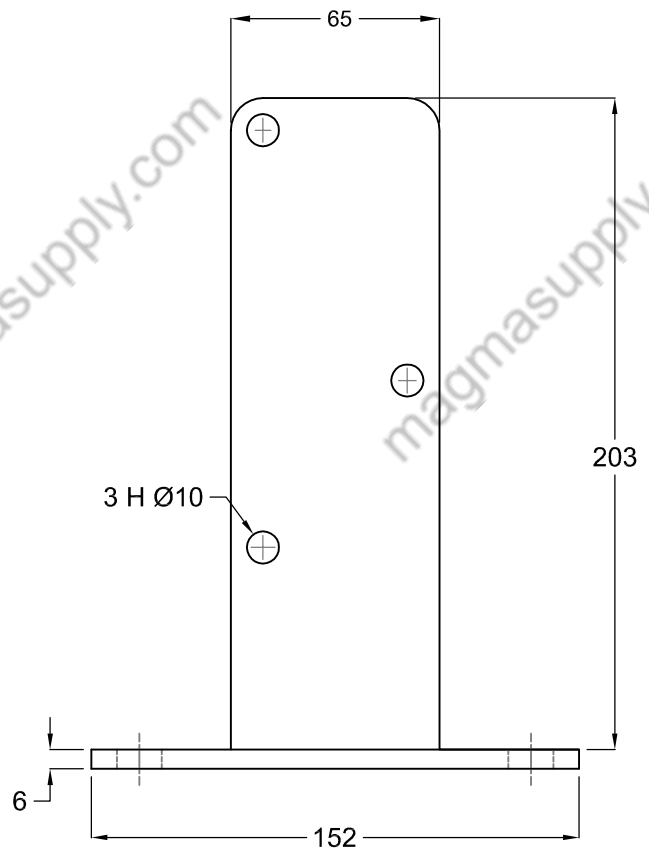

TOP VIEW

FRONT VIEW

SIDE VIEW

ITEM CODE: MSF113		MAGMA INDUSTRIAL SUPPLY LTD		
NAME: FENCE BASE BRACKET NARROW 3.5"		BC, CANADA		
DATE: 15/10/2018	DRN BY: R.K.	CHECKED BY:	APPROVED BY:	
ALL DIMENSION IN MM	REV. NO. 00	SCALE 1:1		

TOP VIEW

FRONT VIEW

SIDE VIEW

ITEM CODE: MSF114		MAGMA INDUSTRIAL SUPPLY LTD		
NAME: FENCE BASE BRACKET NARROW 4"		BC, CANADA		
DATE: 20/11/2018	DRN BY: R.K.	CHECKED BY:	APPROVED BY:	
ALL DIMENSION IN MM	REV. NO. 00	SCALE 1:1		

TOP VIEW

FRONT VIEW

SIDE VIEW

ITEM CODE: MSF115		MAGMA INDUSTRIAL SUPPLY LTD		
NAME: FENCE BASE BRACKET NARROW 6"		BC, CANADA		
DATE: 24/12/2018	DRN BY: R.K.	CHECKED BY:	APPROVED BY:	
ALL DIMENSION IN MM	REV. NO. 00	SCALE 1:1		